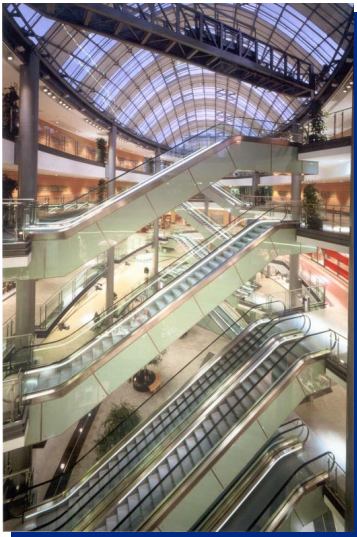

Thyssen-Reference

The ECE City-Galerie Wolfsburg

Project Data

Location:	Wolfsburg
Installation area:	Shopping Centre
Type:	Velino FT 823
Quantity:	28 escalators
Förderhöhe:	3,70 m up to 5,00 m
Rise:	30°
Nominal width:	1000 mm
Special features:	Outer cladding made of rear varnish type glas. Bottom cladding made of stainless steel.

Q+
Quality
made in
Germany

Thyssen Fahrtreppen GmbH
Postfach 74 06 23
D-22096 Hamburg
Telefon (040) 7 31 17-0
Telefax (040) 7 31 17-211
E-Mail: marketing@fahrtreppen.thyssen.com
www.thyssen-fahrtreppen.com

Ein Unternehmen von
ThyssenKrupp
Elevator

Thyssen Fahrtreppen

ThyssenKrupp