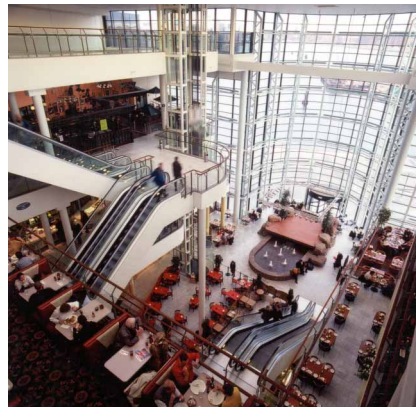

Thyssen Reference

The Fisketorvetcenter in Copenhagen

Project Data

Location:	Copenhagen / Denmark
Installation area:	Shopping Centre
Type:	12 x Velino FT 822, 6 x Loire FS 692
Quantity:	12 escalators and 6 passenger conveyors
Rise:	Rise of the escalators up to 5.90 m Rise of the passenger conveyors up to 6.00 m
Angle of inclination:	Velino FT 822: 35° Loire FS 692: 12°
Nominal width:	Velino FT 822: 800 mm (4EK) and 1000 mm (5EK) Loire FS 692: 1000 mm (5EK)
Sales representative:	Thyssen Elevator A/S / Denmark

It took only 18 months to complete the Fisketorvetcenter in Copenhagen, which is one of the biggest shopping centres in Europe. Located directly at the water there are more than 100 shops, restaurants and cafes situated. Additionally, the customers can visit 10 cinemas, one of them contains the largest screen in Europe. Solemnly opened was the shopping centre at the end of November 2000 by the Danish princess Alexandra, who obviously enjoyed to explore the shopping centre on Thyssen escalators and passenger conveyors.