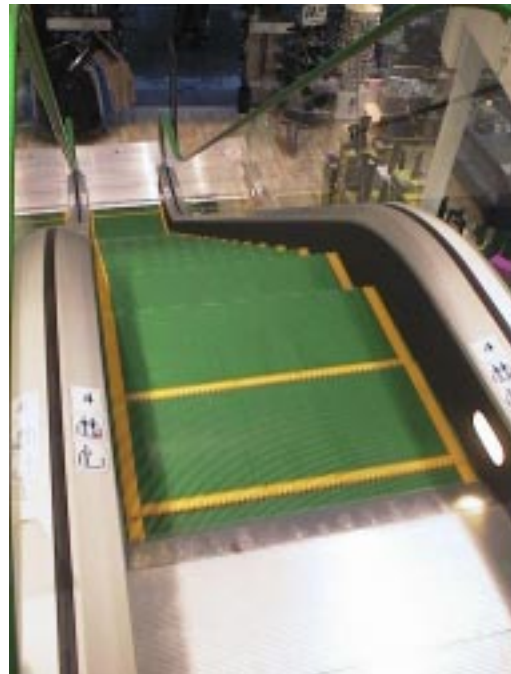

Thyssen-Reference

The shop reconstruction Niedaugasse in Biel

Project data

Location:	Biel / Swiss
Installation area:	Shopping Centre
Type:	Velino FT 823
Quantity:	1 escalator
Rise:	3.85 m
Angle of inclination:	35°
Nominal width:	1000 mm
Sales representative:	Thyssen Aufzüge AG / Swiss
Special features:	Green Smartsteps, Green Handrails, comb plate lighting