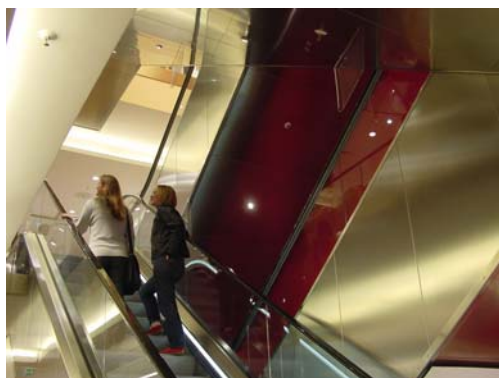

ThyssenKrupp-Reference

Esprit Hamburg

Project-Data

Location:	Hamburg
Installation area:	Fashion shop
Type:	4 x Velino FT 923
Rise:	3.99 m - 4.47 m
Angle of inclination:	35°
Nominal width:	5 EK / 1000 mm
Special features:	Skirt decking profiles, outer cladding and bottom cladding made of stainless steel, skirt band lighting, spots on the undersides and skirt brushes.