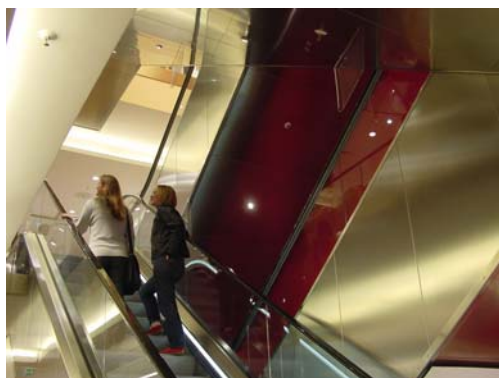

ThyssenKrupp-Reference

Esprit Hamburg

Project-Data

Location:	Hamburg
Installation area:	Fashion shop
Type:	4 x Velino FT 923
Rise:	3.99 m - 4.47 m
Angle of inclination:	35°
Nominal width:	5 EK / 1000 mm
Special features:	Skirt decking profiles, outer cladding and bottom cladding made of stainless steel, skirt band lighting, spots on the undersides and skirt brushes.

ThyssenKrupp Fahrtreppen GmbH
P.O.Box 74 06 23
D-22096 Hamburg / Germany
Phone (+4940) 7 31 17-0
FAX (+4940) 7 31 17-211
E-Mail: marketing@tke-fahrtreppen-de.thyssenkrupp.com
www.thyssenkrupp-fahrtreppen.com